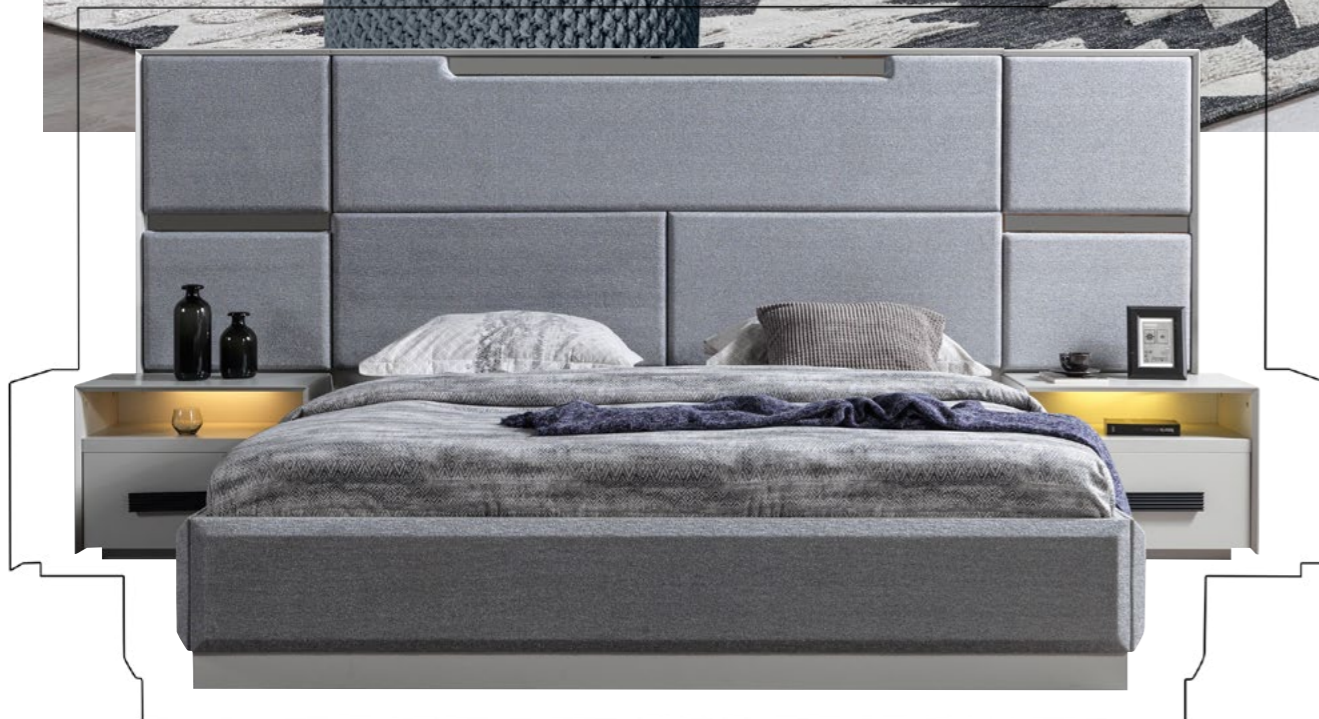

GUS- TO

YATAK ODASI